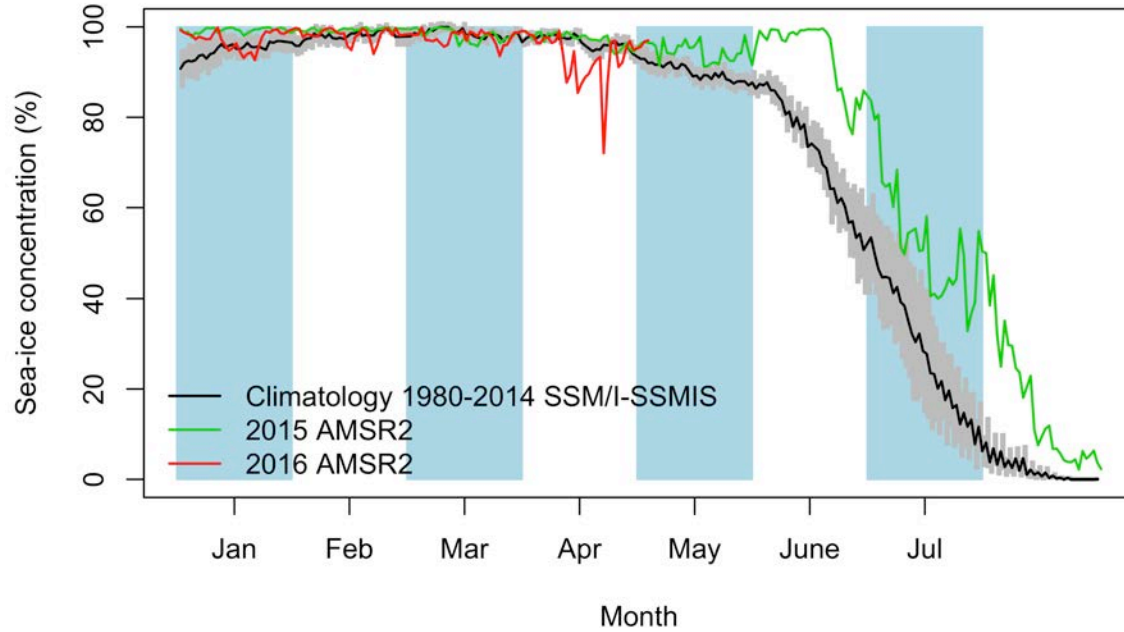

# Comments

- After verification with Eric Rehm, the Feature A of yesterday's report was the Qikiqtarjuaq village itself.

# May 3<sup>rd</sup> (AMSR2) Sea-ice concentration in the region 66° to 69°N and -66° to -60°E

**Overview**

**Zoom**

May 3<sup>rd</sup> (MODIS)

May 3<sup>rd</sup> (Sentinel-1)