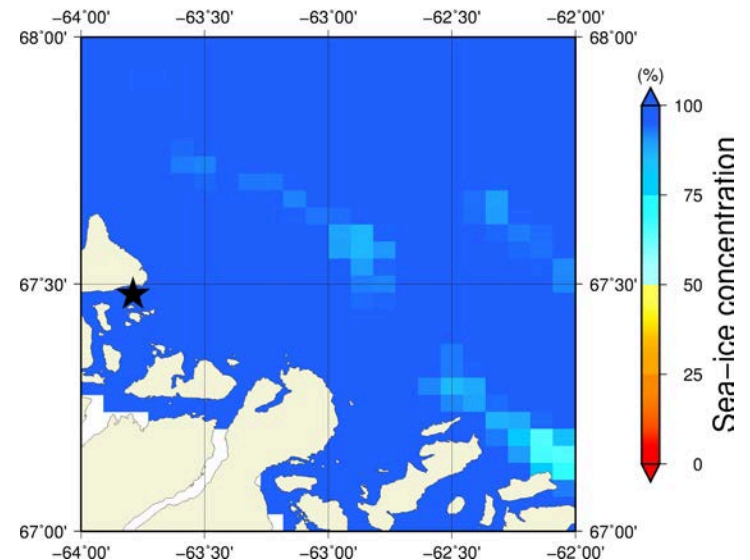

# Comments

- After verification with Eric Rehm, the Feature A of yesterday's report was the Qikiqtarjuaq village itself.

# May 3<sup>rd</sup> (AMSR2) Sea-ice concentration in the region 66° to 69°N and -66° to -60°E

**Overview**

**Zoom**

May 3<sup>rd</sup> (MODIS)

May 3<sup>rd</sup> (Sentinel-1)