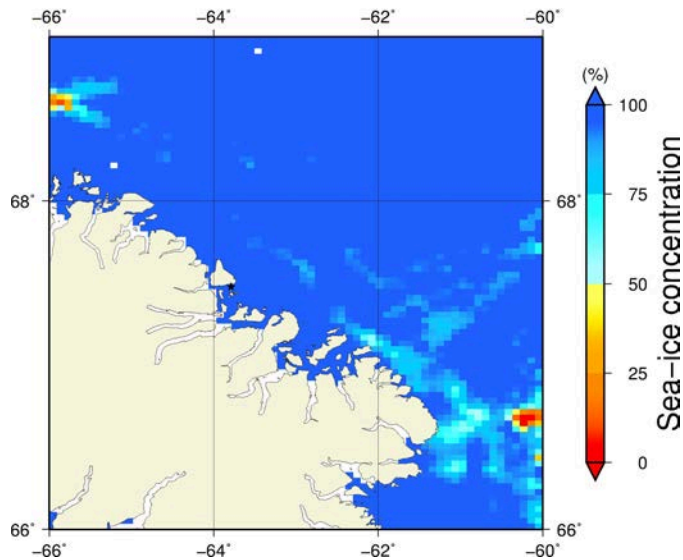

# Comments

- After verification with Eric Rehm, the Feature A of yesterday's report was the Qikiqtarjuaq village itself.

# May 3<sup>rd</sup> (AMSR2) Sea-ice concentration in the region 66° to 69°N and -66° to -60°E

**Overview**

**Zoom**

May 3<sup>rd</sup> (MODIS)

May 3<sup>rd</sup> (Sentinel-1)