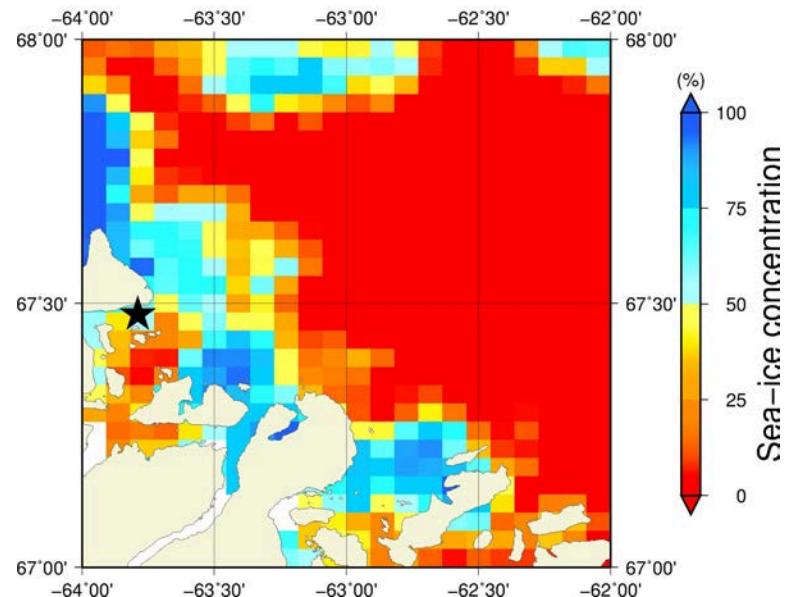

Overview

Zoom

AMSR2 July 19th

Legend / ᖃᓂᐃᓕᖃᓂᖅ

- Floe Edge / ᓕᓂᖅ
- ≡ Moving Ice Open Water / ᓕᓂ ᐃᖅᓂᖅ ᐃᓂᐃᓂᖅ
- Land Fast Ice / ᓂᓂᖅ
- 30 year average / 30 ᐃᖅᓂᖅ ᐃᓂᐃᓂᖅ ᓂᓂᖅ