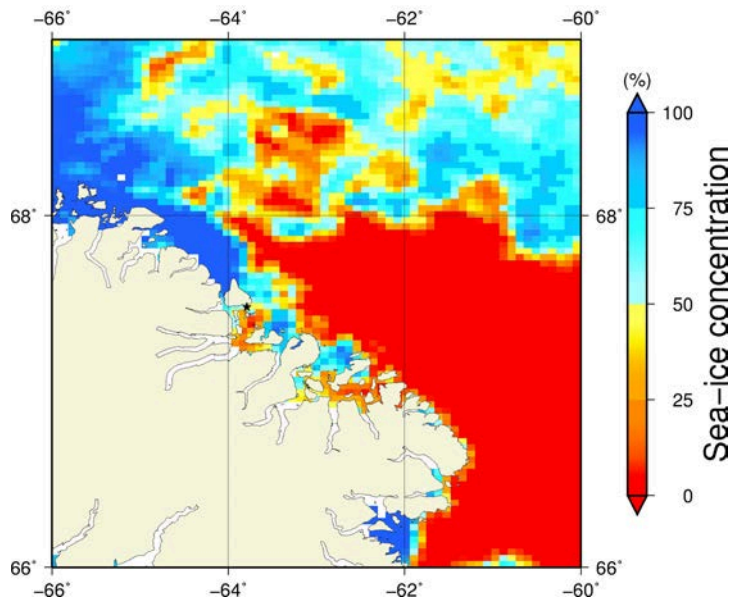

Overview

Zoom

AMSR2 July 19th

Legend / ᖃᓂᐃᓕᖃᓂᖅ

- Floe Edge / ᓕᓂᖅ
- ≡ Moving Ice Open Water / ᓕᓂ ᐃᖅᓂᖅ ᐃᓂᐃᓂᖅ
- Land Fast Ice / ᓂᓂᖅ
- 30 year average / 30 ᐃᖅᓂᖅ ᐃᓂᐃᓂᖅ ᓂᓂᖅ