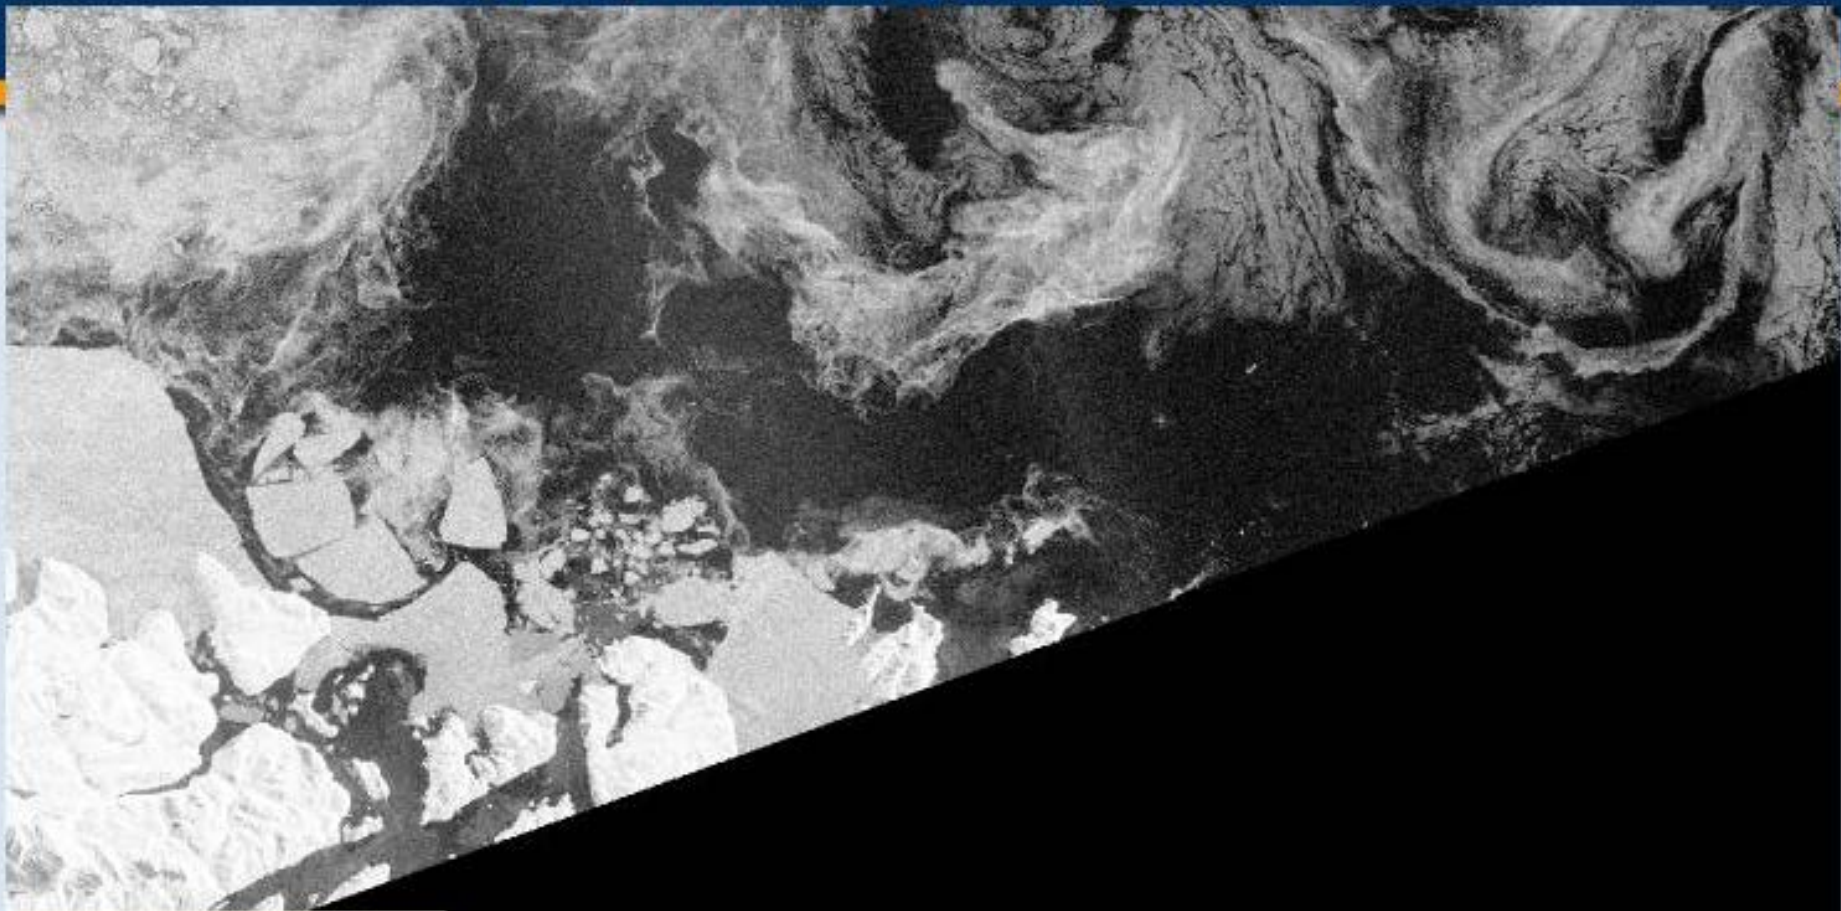

Overview

Zoom

AMSR2 July 19th

Legend / ᖃᓂᐃᓕᖃᓂᖅ

- Floe Edge / ᓕᓂᖅ
- ≡ Moving Ice Open Water / ᓕᓂ ᐃᖅᓂᖅ ᐃᓂᐃᓂᖅ
- Land Fast Ice / ᓂᓂᖅ
- 30 year average / 30 ᐃᖅᓂᖅ ᐃᓂᐃᓂᖅ ᓂᓂᖅ