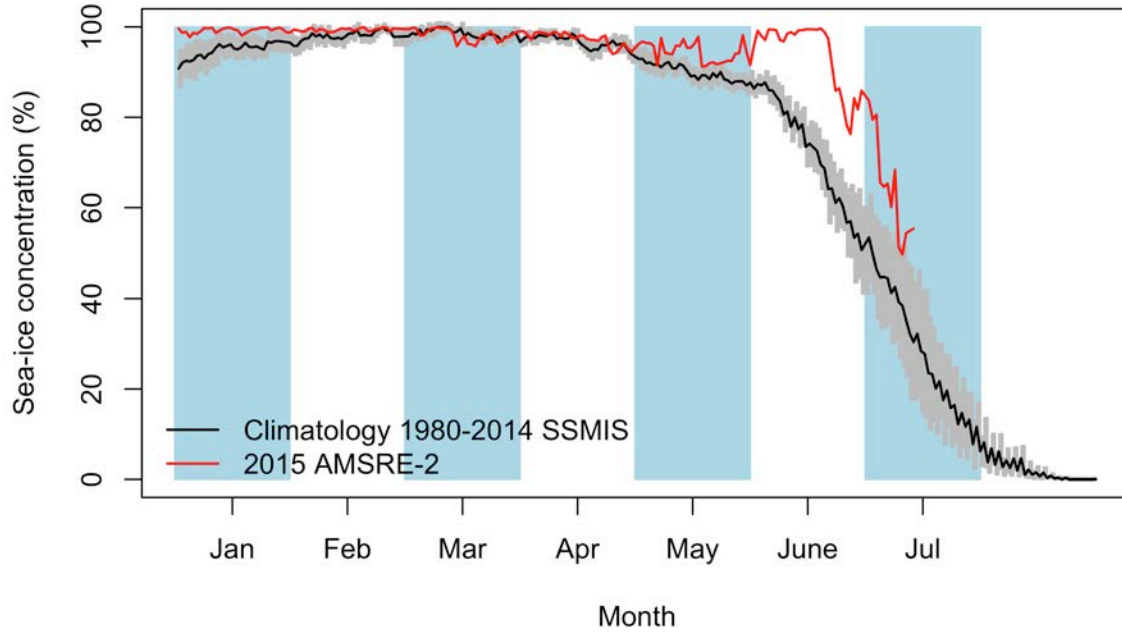

June 13th (AMSR2)

Climatology

Overview

Month

Zoom

July 13th (MODIS)

Legend / ንዕልሮኤሚኅ

- Floe Edge / ንዕልሮኤሚኅ
- 🚧 Moving Ice Open Water / ንዕል ልካካላ ልሊጃጃ
- 🏠 Land Fast Ice / ንዕል
- 30 year average / 30 ልካካላ ልሊጃጃ ንዕል