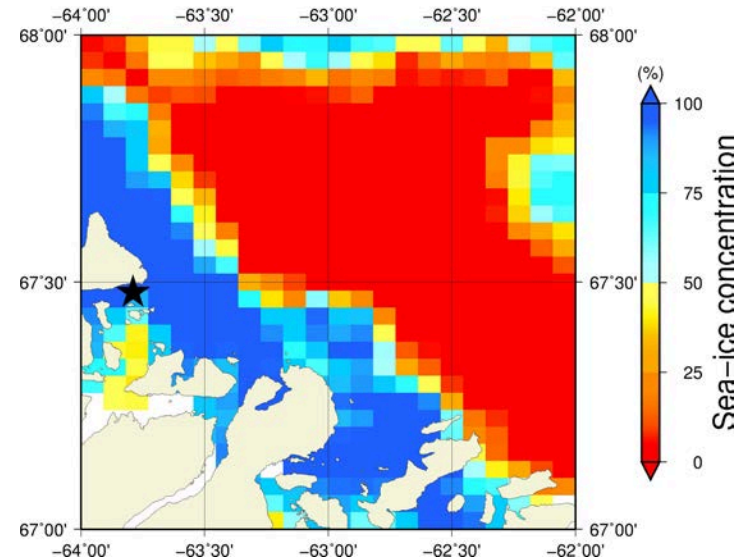

June 13th (AMSR2)

Climatology

Overview

Month

Zoom

July 13th (MODIS)

Legend / ንዕልሮኤሚኅ

- Floe Edge / ንዕልሮኤሚኅ
- 🚧 Moving Ice Open Water / ንዕል ልካካላ ልሊጃጃ
- 🏠 Land Fast Ice / ንዕል
- 30 year average / 30 ልካካላ ልሊጃጃ ንዕል