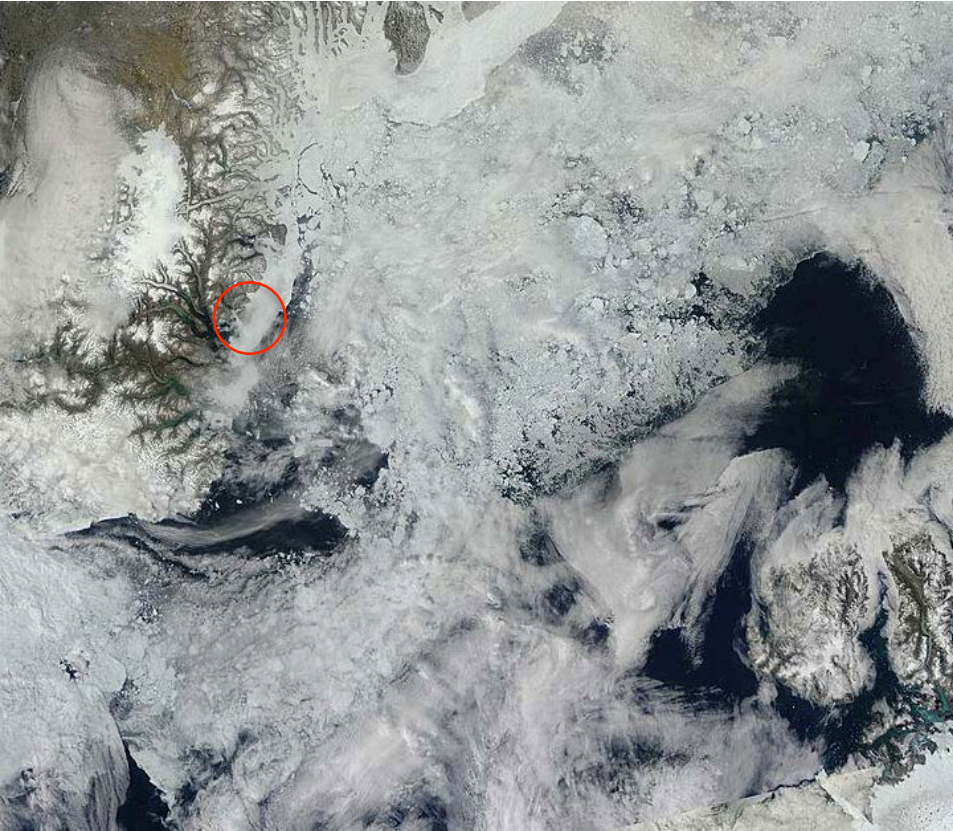

June 13th (AMSR2)

Climatology

Overview

Month

Zoom

July 13th (MODIS)

Legend / ንዕልሮኤሚኅ

- Floe Edge / ንዕልሮኤሚኅ
- 🚧 Moving Ice Open Water / ንዕል ልካካላ ልሊጃጃ
- 🏠 Land Fast Ice / ንዕል
- 30 year average / 30 ልካካላ ልሊጃጃ ንዕል

July 13th (Sentinel-1)