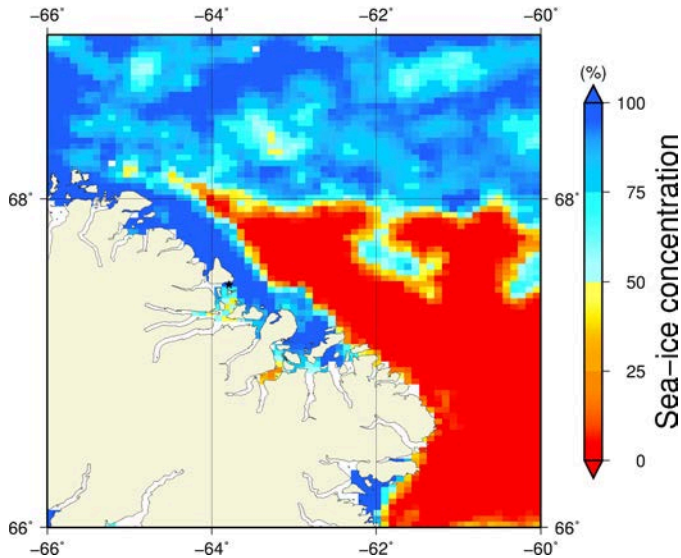

June 13th (AMSR2)

Climatology

Overview

Month

Zoom

July 13th (MODIS)

Legend / ንዕልሮኤሚኅ

- Floe Edge / ንዕልሮኤሚኅ
- 🚧 Moving Ice Open Water / ንዕል ልካካላ ልሊጃጃ
- 🏠 Land Fast Ice / ንዕል
- 30 year average / 30 ልካካላ ልሊጃጃ ንዕል