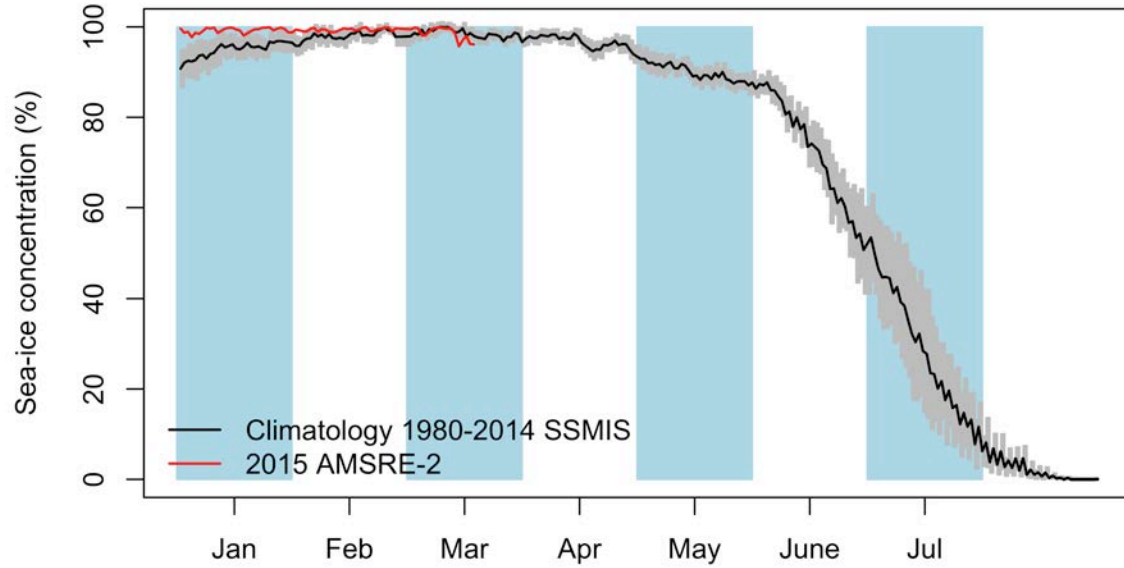

March 19 (AMSR2)

Climatology