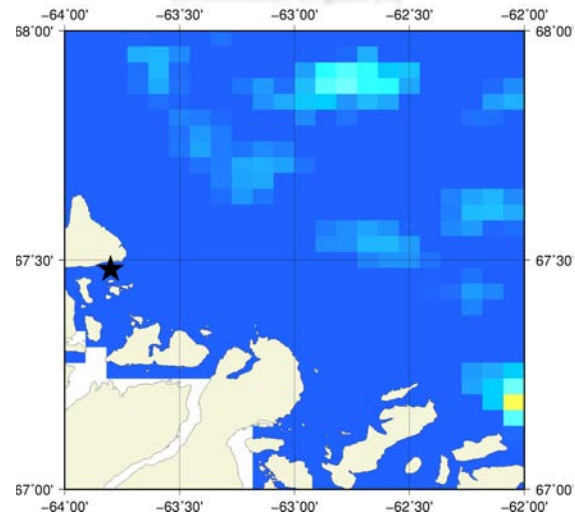

March 19 (AMSR2)

Climatology

Overview

Month

Zoom