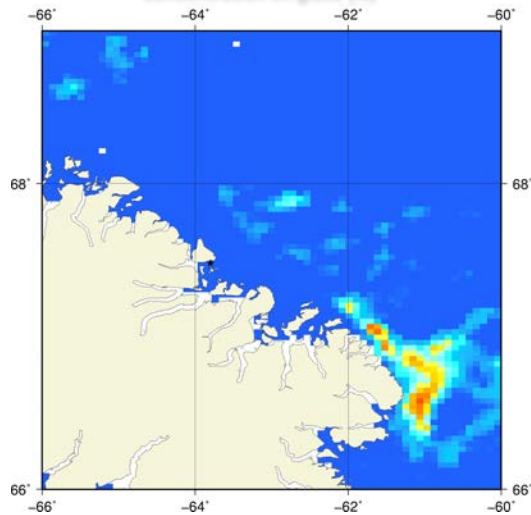

March 19 (AMSR2)

Climatology

Overview

Month

Zoom