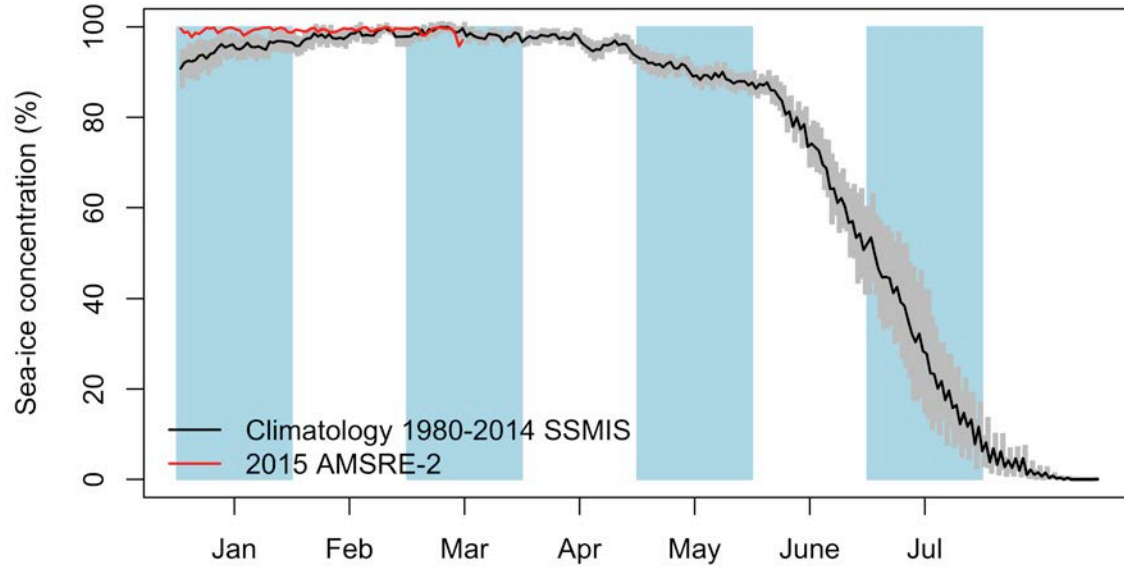

March 15 (AMSR2)

Climatology

Overview

Month

Zoom

March 15 (MODIS)

March 16 (Radarsat2, Floe Edge)