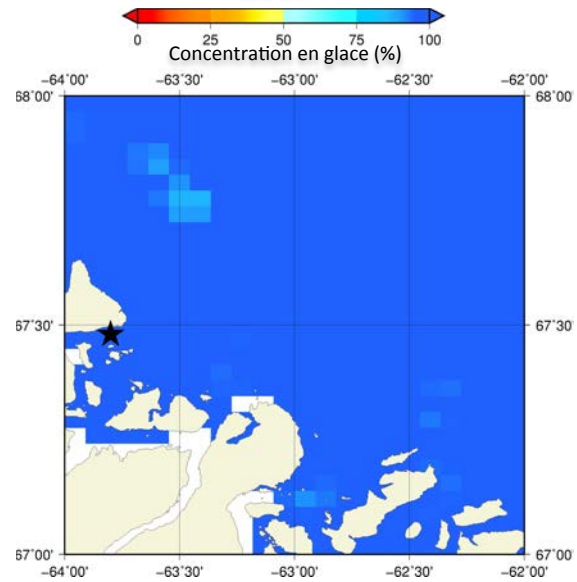

March 15 (AMSR2)

Climatology

Overview

Month

Zoom

March 15 (MODIS)

March 16 (Radarsat2, Floe Edge)