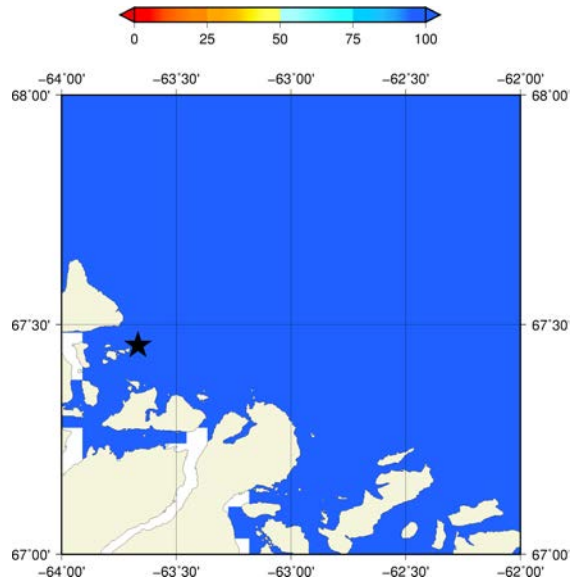

February 20 (Landsat)

March 1 (AMSR2)